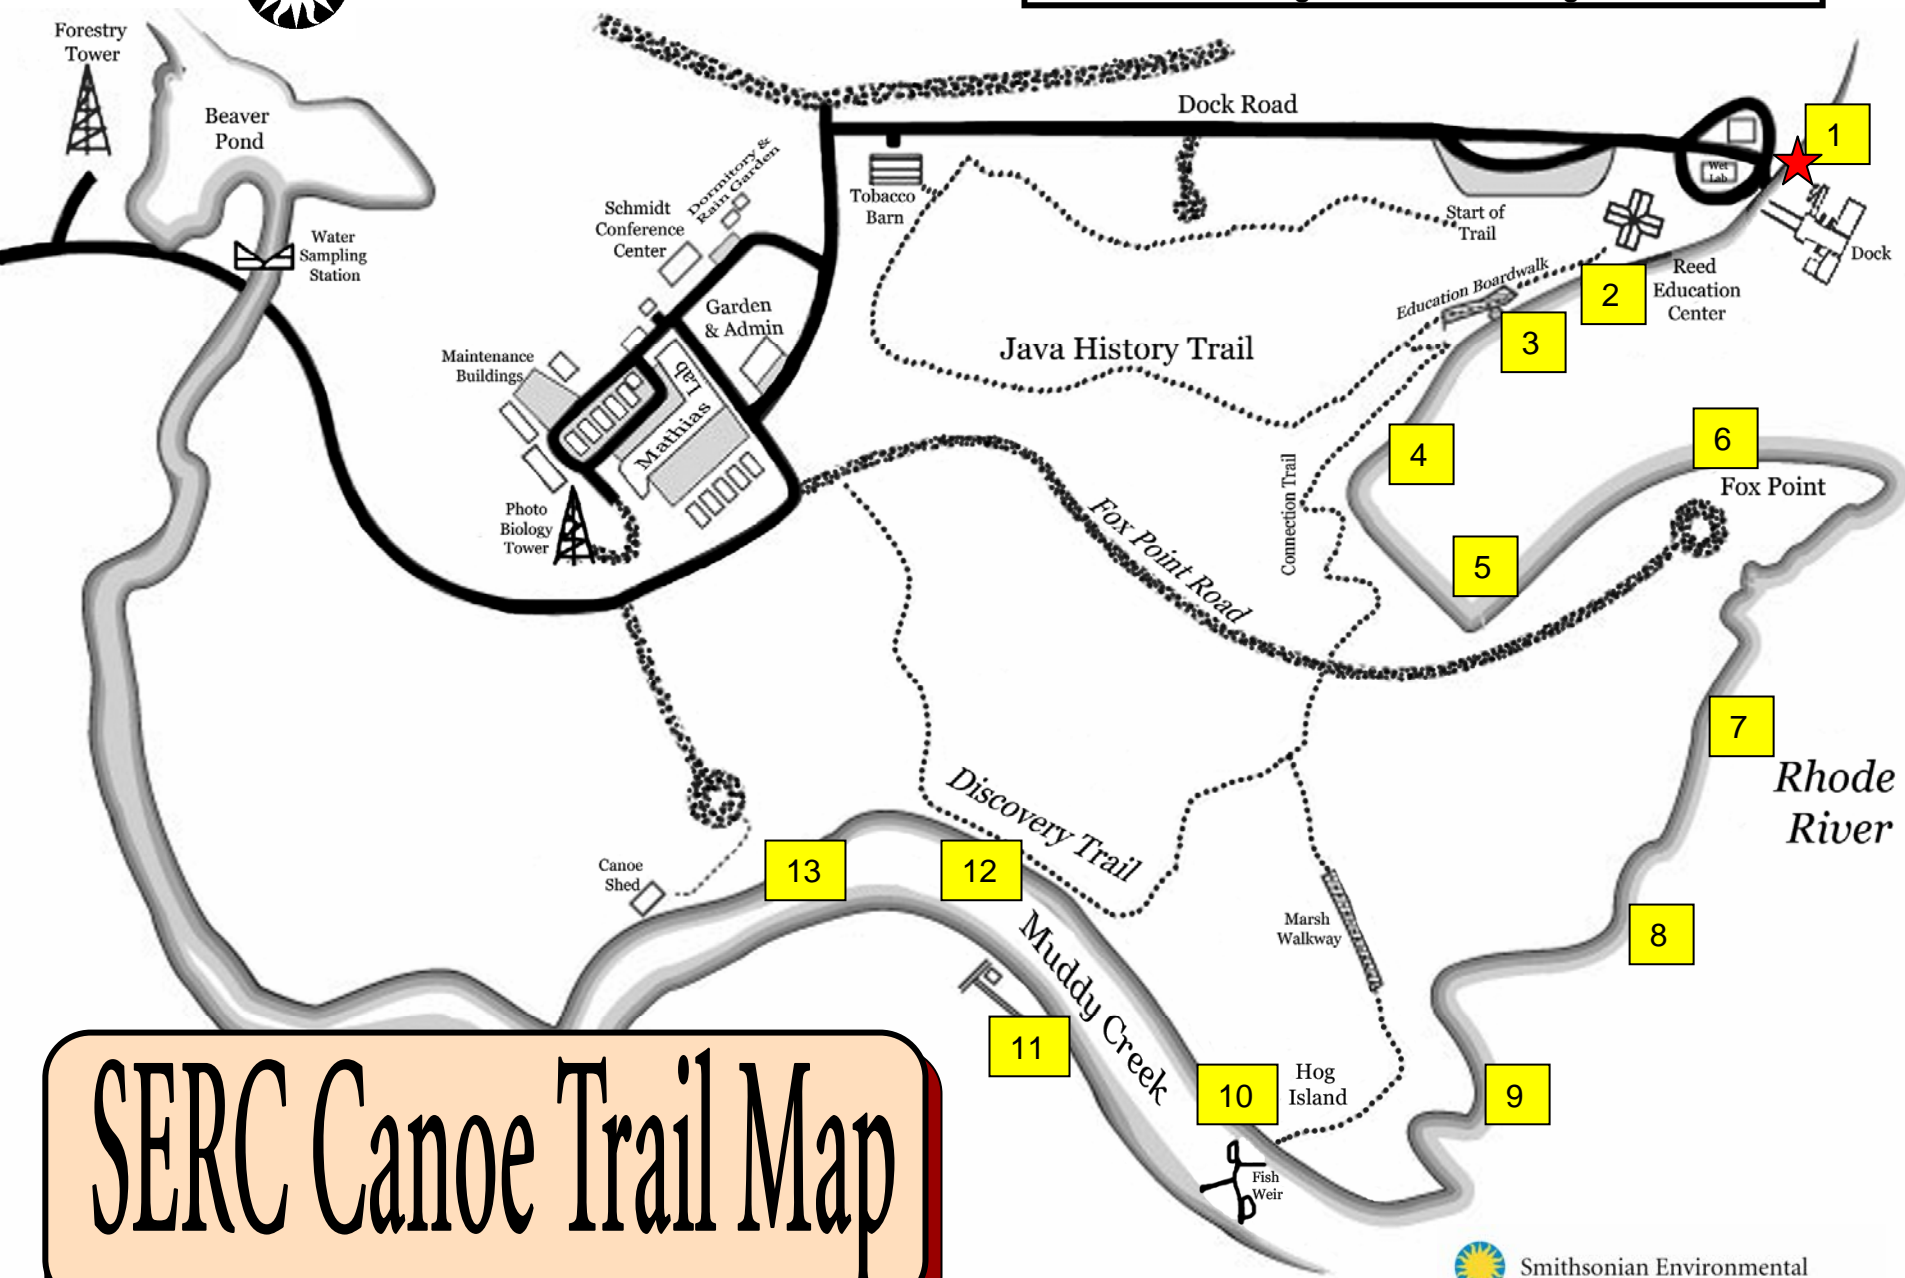

Look for black suns painted on white signs

Please preregister at the Reed Education Center before launching at the SERC floating dock.

SERC Canoe Trail Map

Beaver Pond

Water Sampling Station

Maintenance Buildings

Photo Biology Tower

Schmidt Conference Center

Dormitory & Rain Garden

Garden & Admin

Mathias

Tobacco Barn

Java History Trail

Start of Trail

Education Boardwalk

Seining Beach

Reed Education Center

Dock

Fox Point

Rhode River

Fox Point Road

Discovery Trail

Muddy Creek

Marsh Walkway

Hog Island

Fish Weir