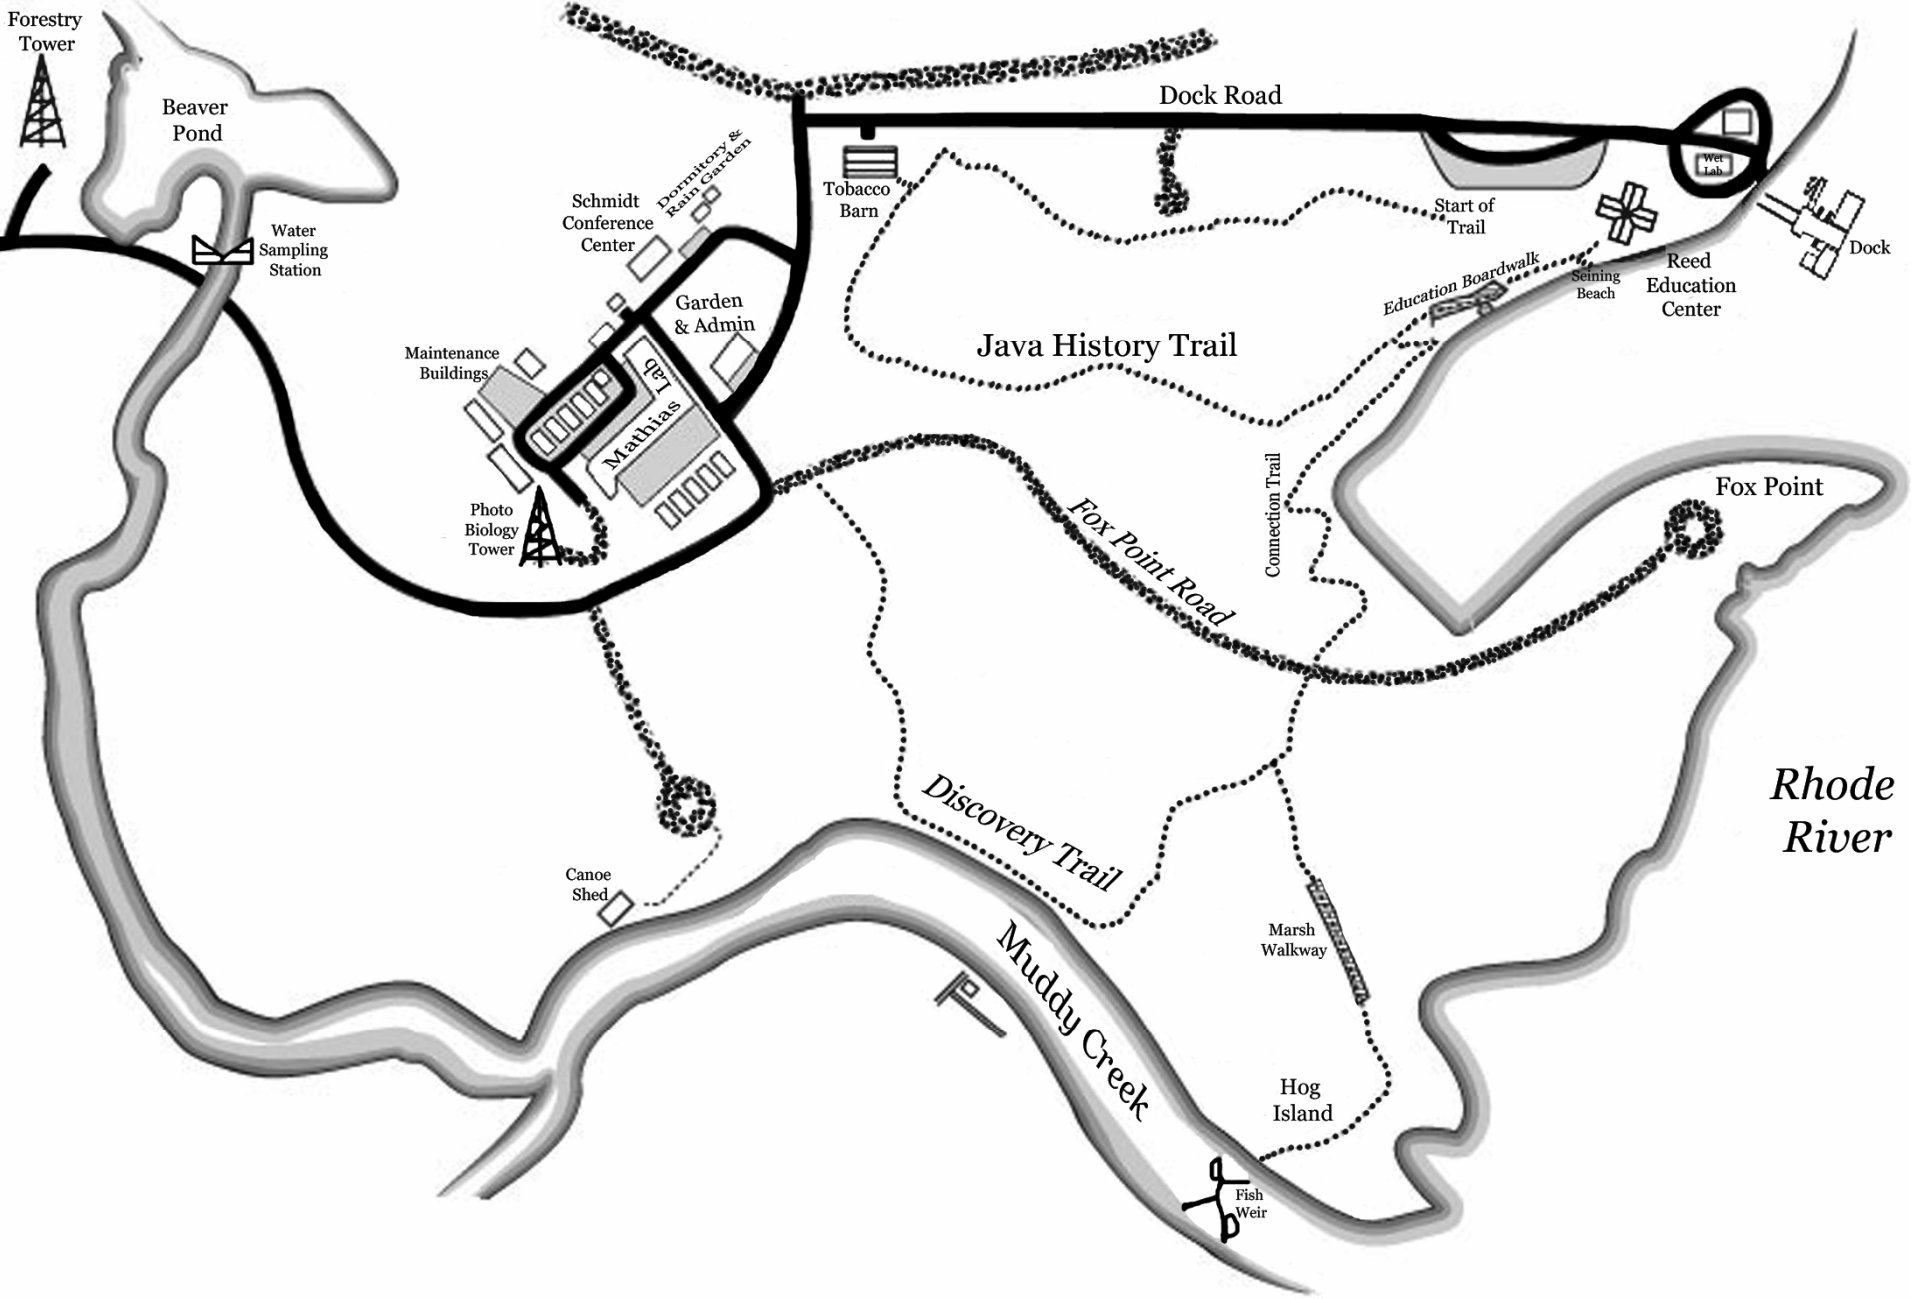

Look for black suns painted on white signs

Please preregister at the Reed Education Center before launching at the SERC floating dock.

SERC Canoe Trail Map

Beaver Pond

Water Sampling Station

Maintenance Buildings

Photo Biology Tower

Schmidt Conference Center

Dormitory & Rain Garden

Garden & Admin

Mathias

Tobacco Barn

Java History Trail

Start of Trail

Education Boardwalk

Seining Beach

Reed Education Center

Dock

Fox Point

Rhode River

Fox Point Road

Discovery Trail

Muddy Creek

Marsh Walkway

Hog Island

Fish Weir